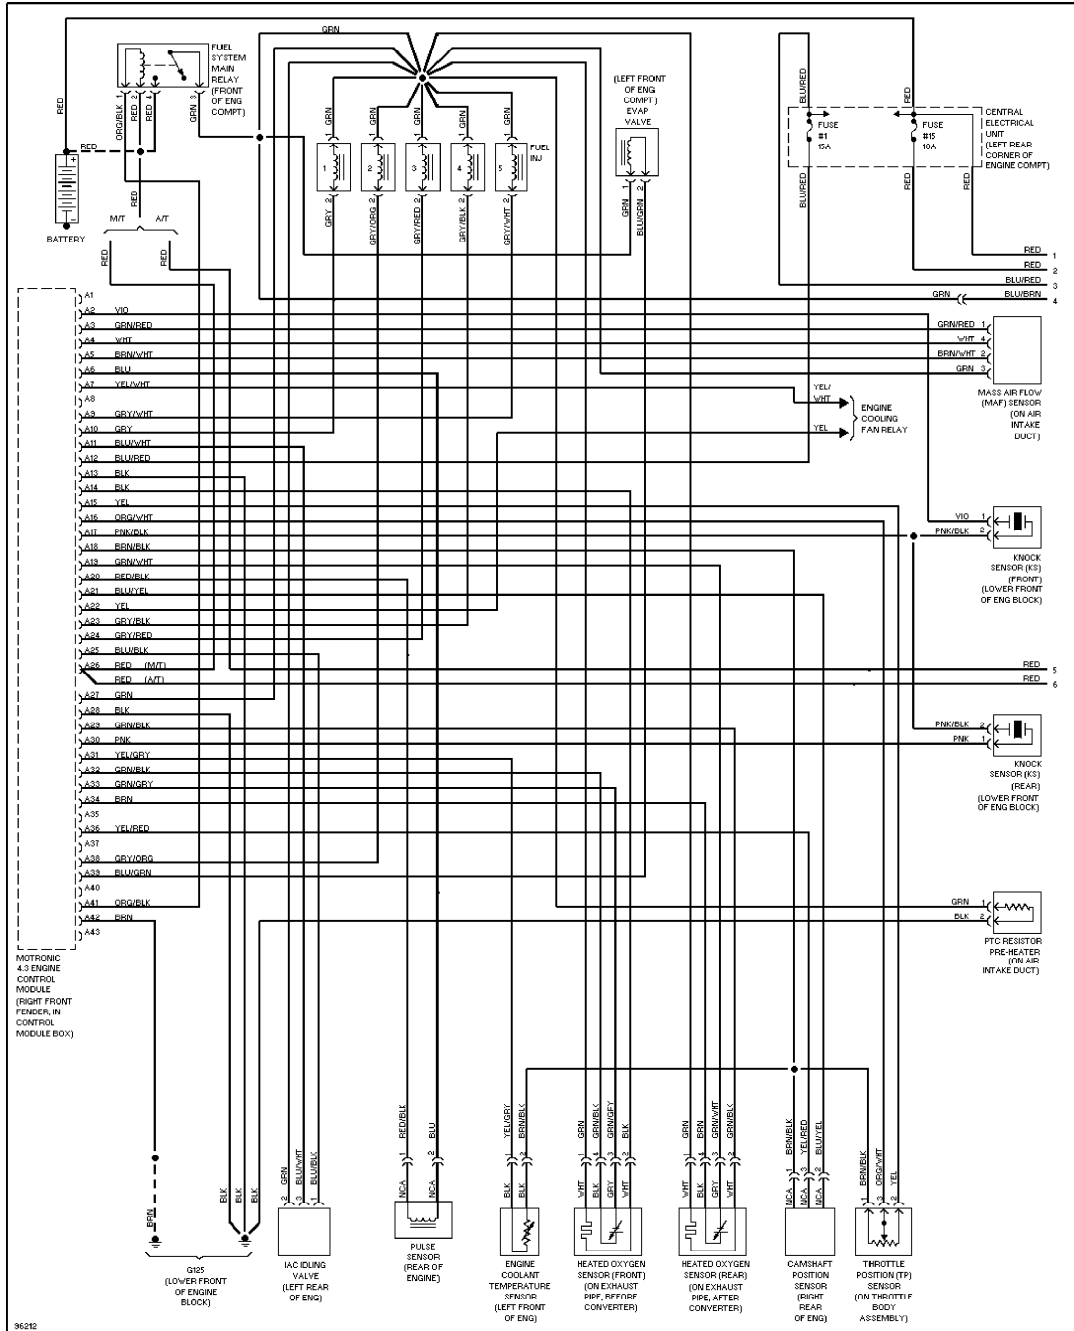

# L - WIRING DIAGRAMS

1997 Volvo 850

1997 ENGINE PERFORMANCE  
Volvo - Wiring Diagrams

850

Fig. 1: Wiring Diagram (2.3L Turbo - 1 Of 2)

Fig. 2: Wiring Diagram (2.3L Turbo - 2 Of 2)

Fig. 3: Wiring Diagram (2.4L - 1 Of 2)

Fig. 4: Wiring Diagram (2.4L - 2 Of 2)