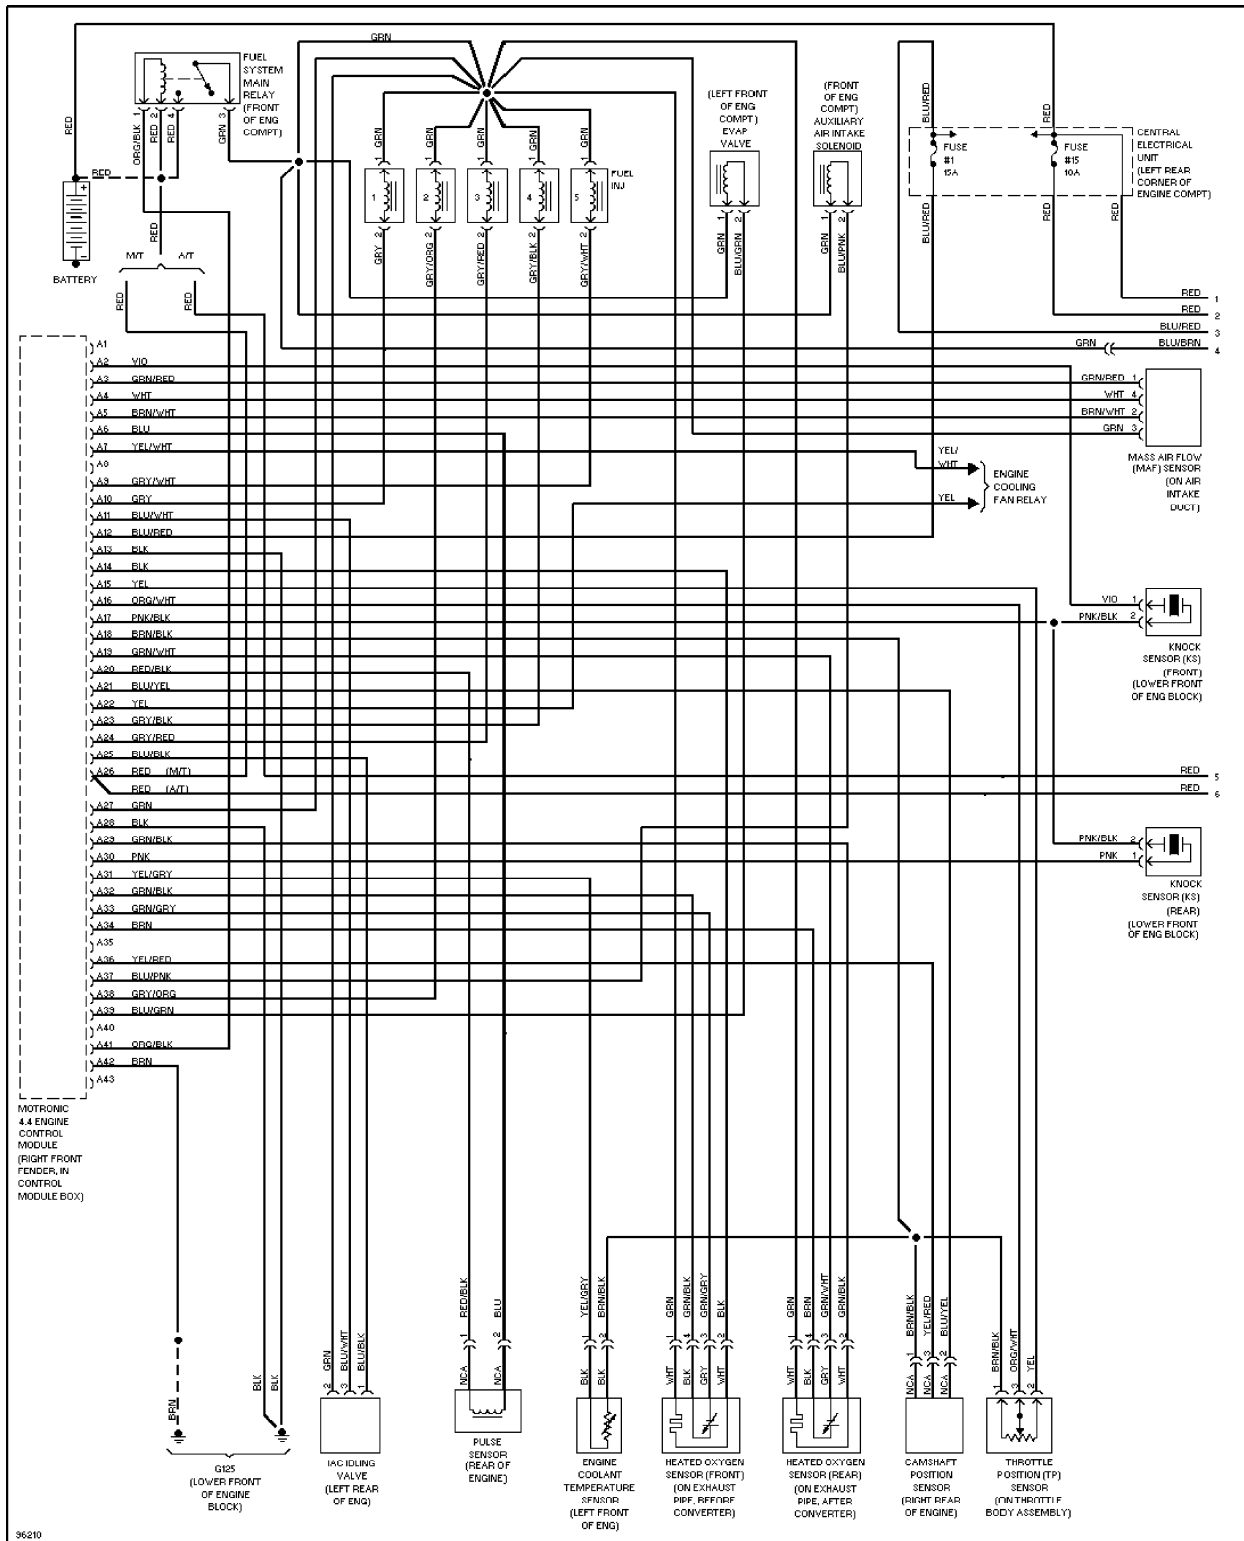

# L - WIRING DIAGRAMS

1997 Volvo 850

1997 ENGINE PERFORMANCE  
Volvo - Wiring Diagrams

850

Fig. 1: Wiring Diagram (2.3L Turbo - 1 Of 2)

Fig. 2: Wiring Diagram (2.3L Turbo - 2 Of 2)

Fig. 3: Wiring Diagram (2.4L - 1 Of 2)

Fig. 4: Wiring Diagram (2.4L - 2 Of 2)