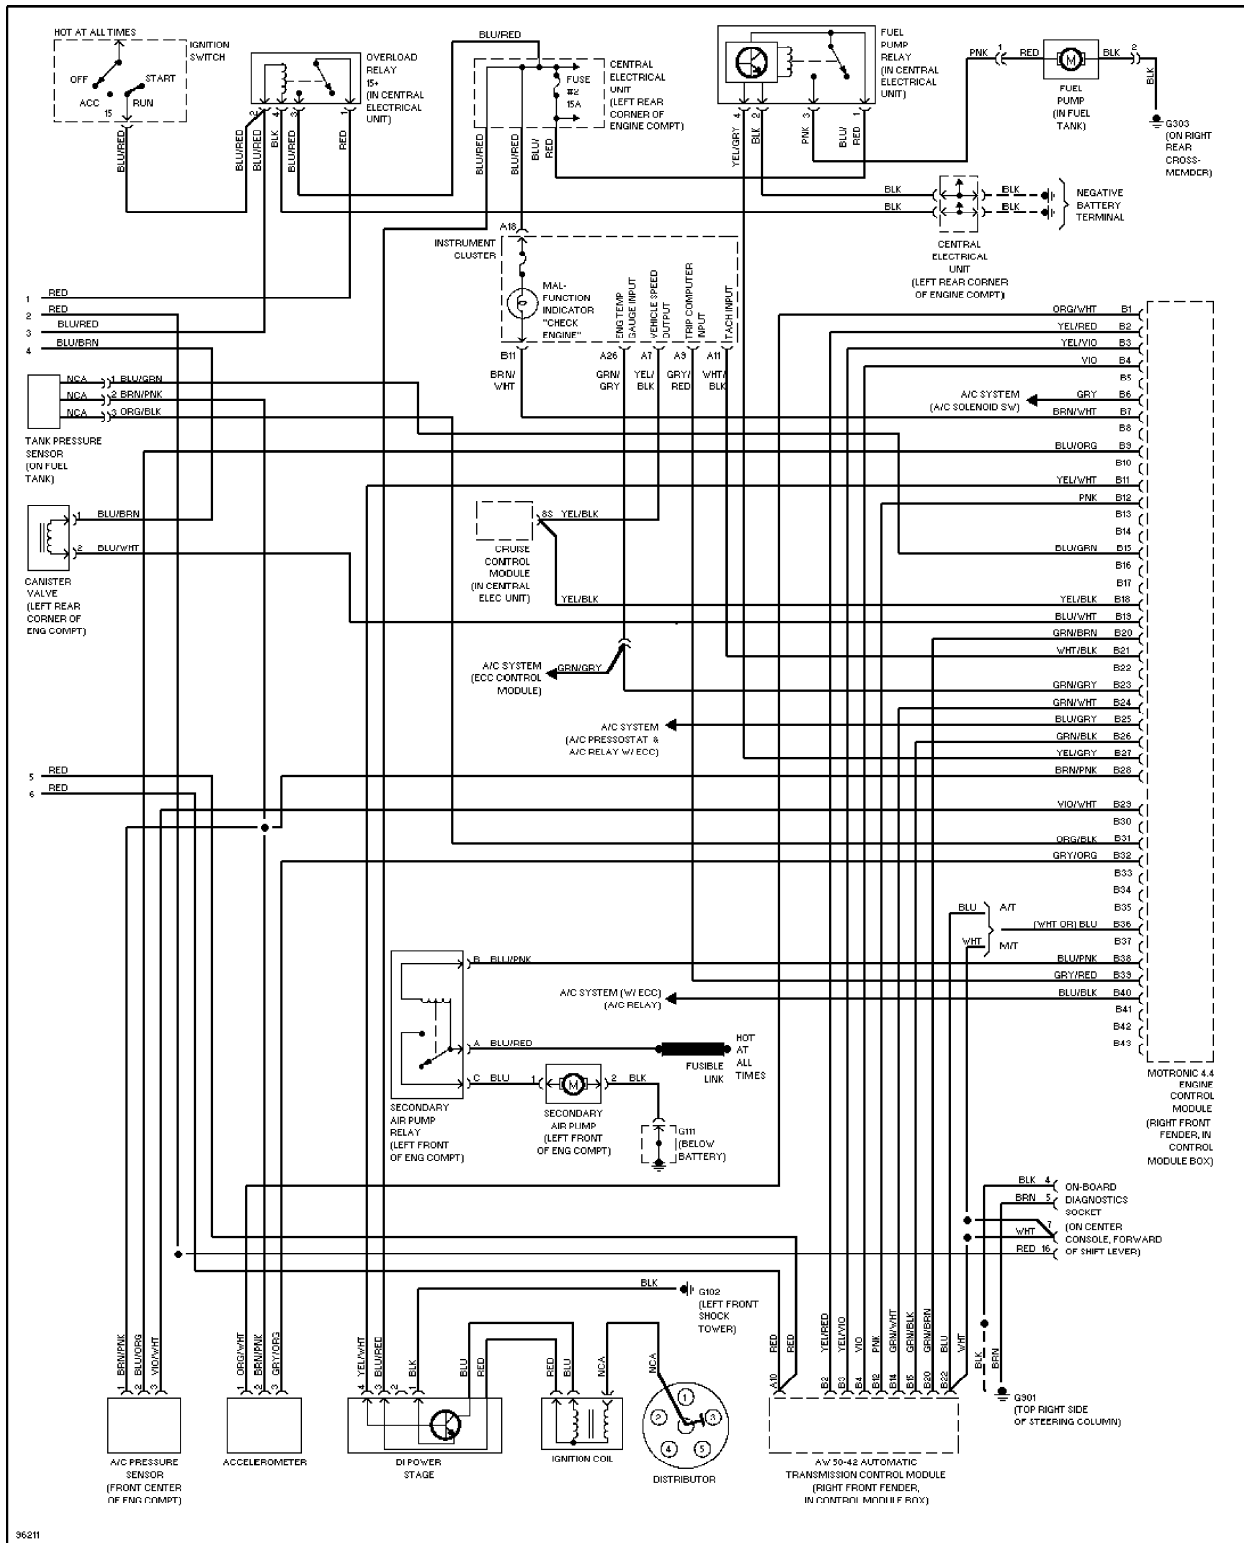

# L - WIRING DIAGRAMS

1997 Volvo 850

1997 ENGINE PERFORMANCE  
Volvo - Wiring Diagrams

850

Fig. 1: Wiring Diagram (2.3L Turbo - 1 Of 2)

Fig. 2: Wiring Diagram (2.3L Turbo - 2 Of 2)

Fig. 3: Wiring Diagram (2.4L - 1 Of 2)

Fig. 4: Wiring Diagram (2.4L - 2 Of 2)