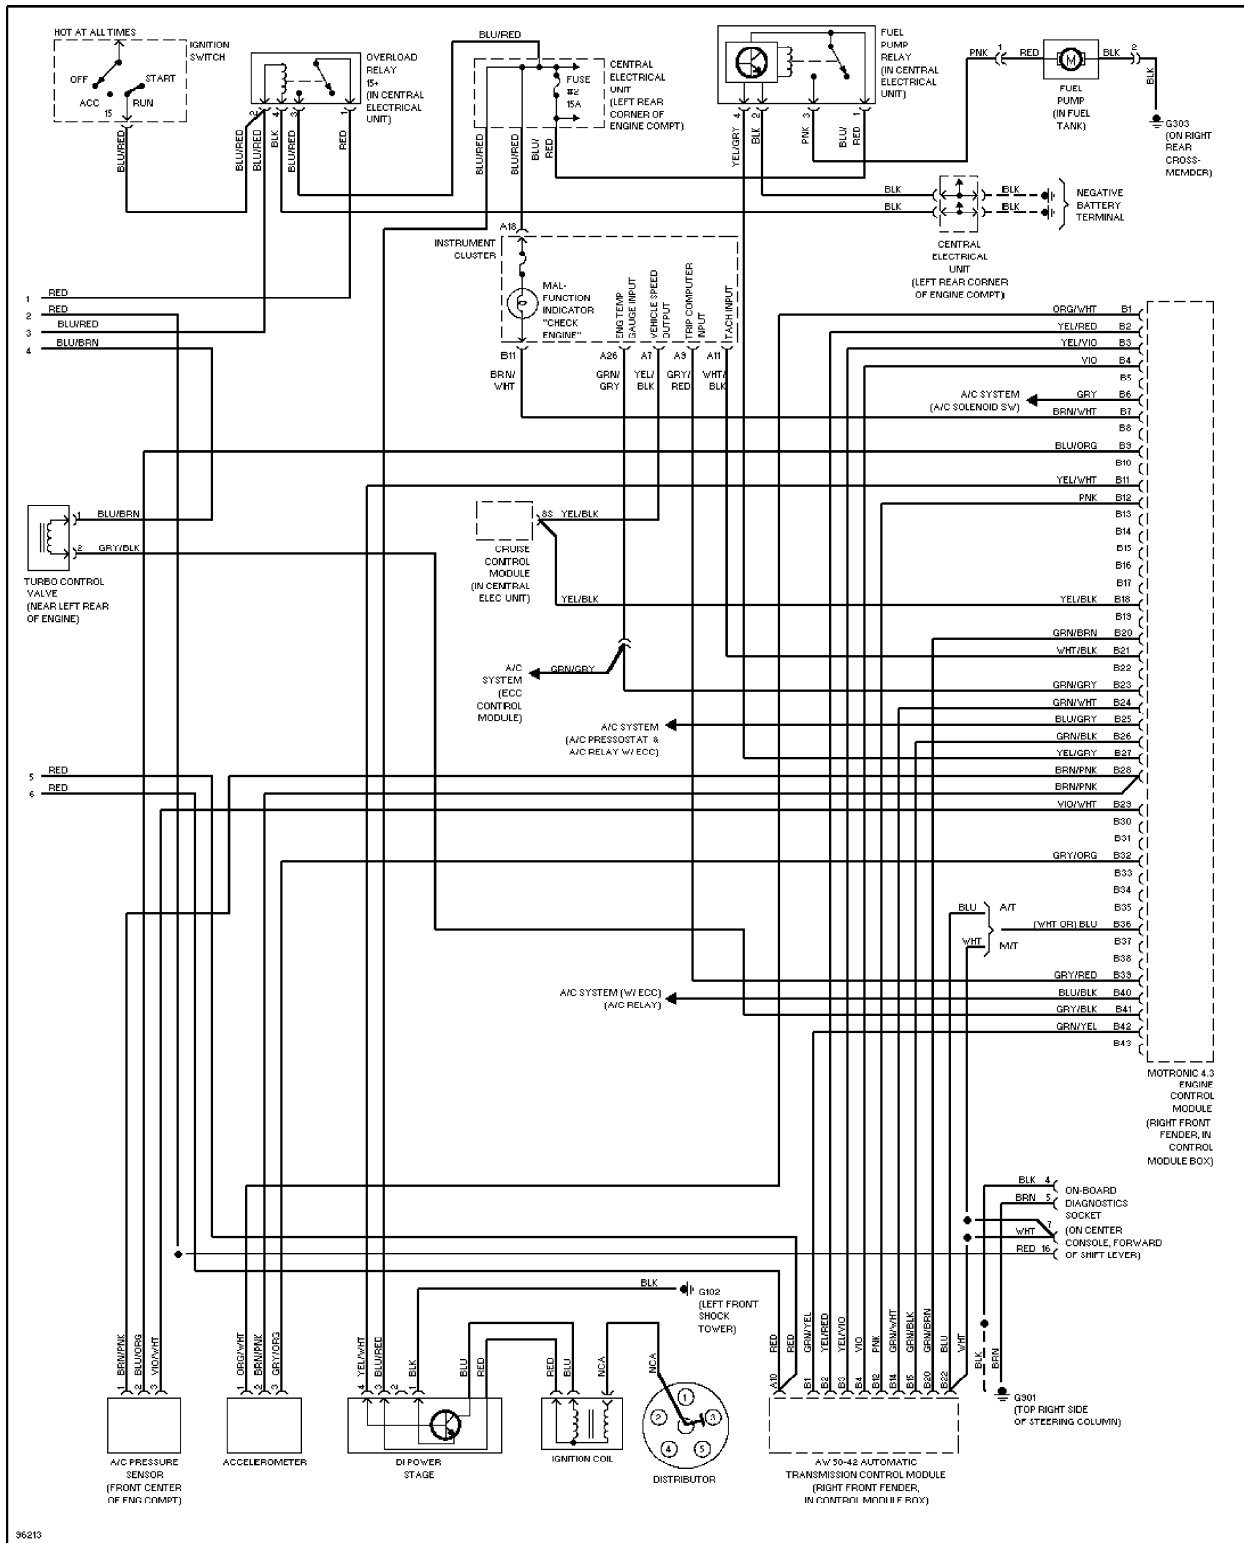

# L - WIRING DIAGRAMS

1997 Volvo 850

1997 ENGINE PERFORMANCE  
Volvo - Wiring Diagrams

850

Fig. 1: Wiring Diagram (2.3L Turbo - 1 Of 2)

Fig. 2: Wiring Diagram (2.3L Turbo - 2 Of 2)

Fig. 3: Wiring Diagram (2.4L - 1 Of 2)

Fig. 4: Wiring Diagram (2.4L - 2 Of 2)